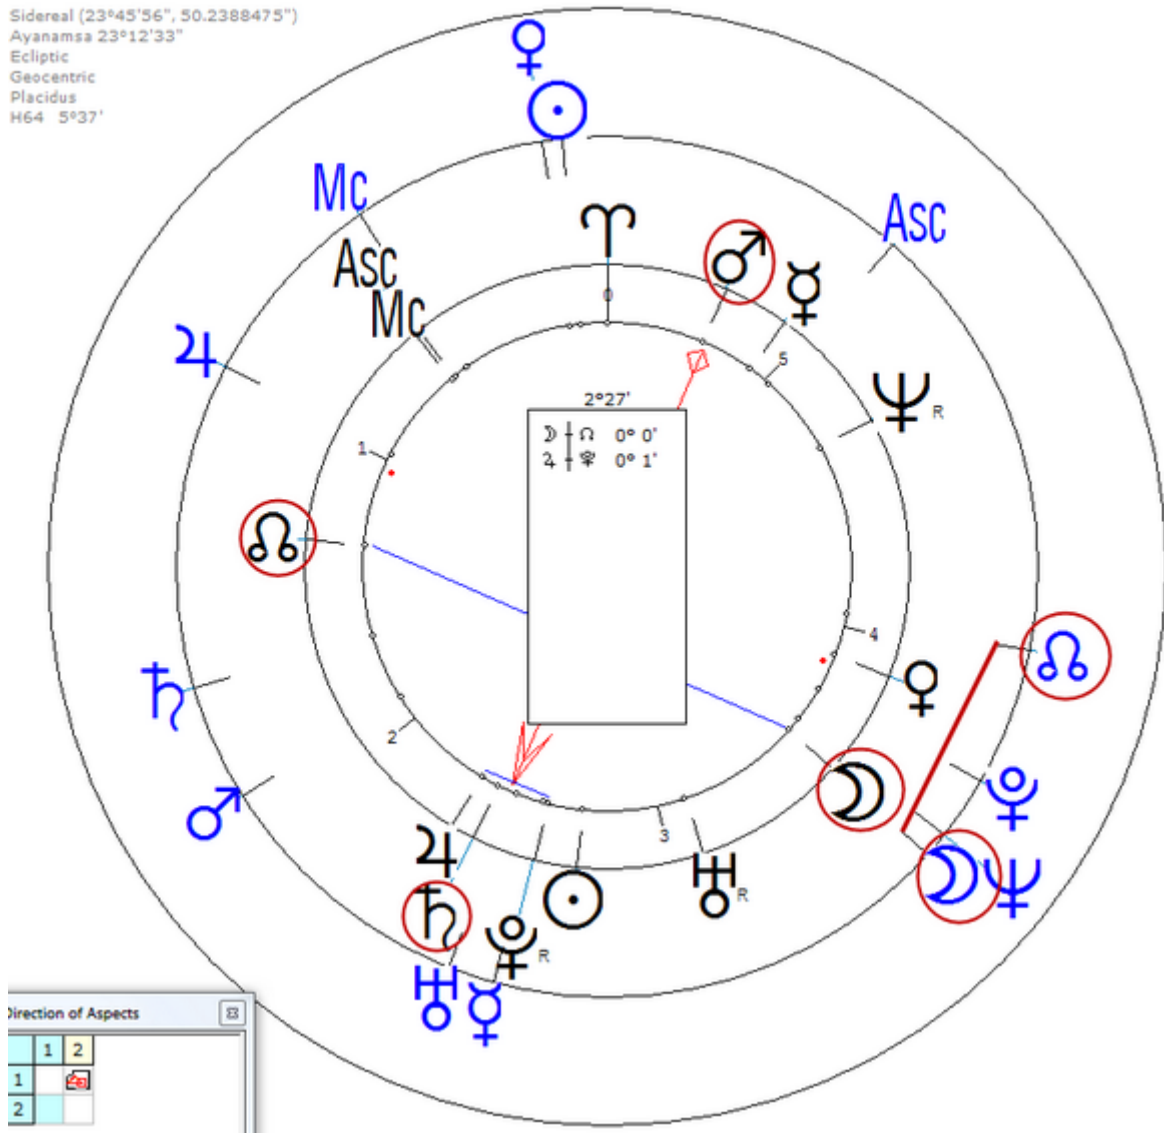

McMaster, Gordon

13 February 1960 at 18:05 (= 6:05 PM)Johnstone, Scotland, 55n50, 4w31

Scottish politician.

<https://www.astro.com/astro-databank/McMaster,_Gordon>

He committed suicide on July 28, 1997 by inhaling fumes from his car parked in his Johnstone (Scotland) garage.

Progressed Lunar Return (Harmonic 64)

Lunar $\text{D}/\text{O} = \text{D}_n/\text{O}_n = \text{O}_n = \text{h}_n$

McMaster, Gordon
13 February 1960 Sat 18:05 (GMT) 55n50 4w30
Johnstone, United Kingdom

Sidereal (23°45'56", 50.2388475")
Ayanamsa 23°12'33"
Ecliptic
Geocentric
Placidus
H64 5°37'